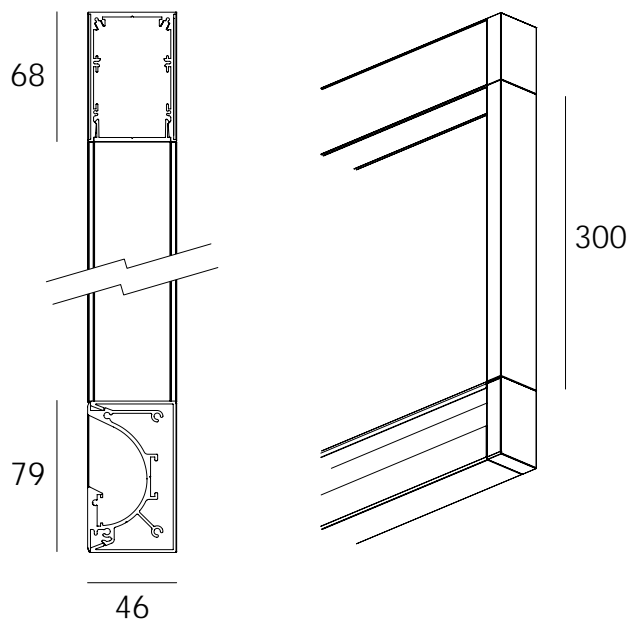

IP22 LED

WYN WALL is an indirect luminaire mounted on a fixed 300mm long outreach arm with asymmetrical light distribution making it ideal for wall or ceiling washing applications. Integral driver located inside the wall mounted body.

SPECIFICATIONS

COLOUR

WHITE / BLACK / SILVER / CUSTOM

LAMP

TRIDONIC STARK LLE16 HE / HO G4

OUTPUT P/MTR

HE 350mA: 26.9W p/mtr 2,316 lm p/mtr

HE 400mA: 31.2W p/mtr 2,626 lm p/mtr