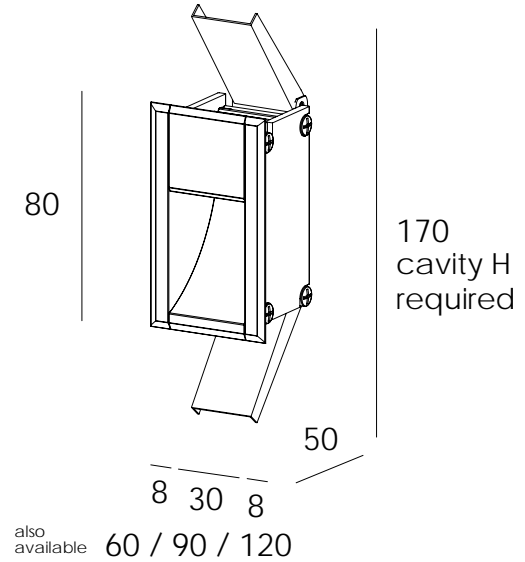

WYN STEP LED

RECESSED LUMINAIRES

DARKON

THE EDGE OF LIGHT

IP22 LED  

WYN Step LED is a recessed indirect luminaire with asymmetrical light distribution making it ideal for step or corridor lighting. Note that the driver is required to be remotely located.

SPECIFICATIONS

COLOUR
 WHITE / BLACK / SILVER / CUSTOM
 LAMP
 DAR3030 24V LED
 OUTPUT
 30: HE 1.1W / 55lm
 60: HE 2.2W / 132lm
 90: HE 3.4W / 206lm
 120: HE 4.4W / 278lm
 NOTE: SYSTEM WATTAGE / EXIT LUMENS @ 4K
 COLOUR TEMP
 2700K / 3000K / 4000K
 DIMMING
 DALI / DSI / SWITCH DIM
 REQUIRED
 REMOTE DRIVER
 MOUNTING OPTIONS
 REC / SM

CODE NAME

NAME: WYN STEP LED

SIZE: 30 60 90 120

MOUNTING: REC

COLOUR: WHT BLK SLV CUST

COLOUR CUST:

OUT PUT: HE

COLOUR TEMP: 2.7K 3K 4K