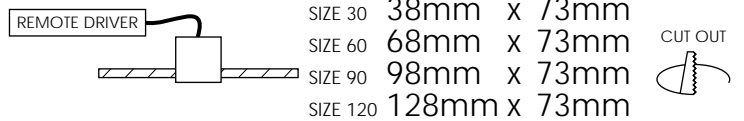

WYN STEP LED

RECESSED LUMINAIRES

DARKON

THE EDGE OF LIGHT

IP22 LED  

WYN Step LED is a recessed indirect luminaire with asymmetrical light distribution making it ideal for step or corridor lighting. Note that the driver is required to be remotely located.