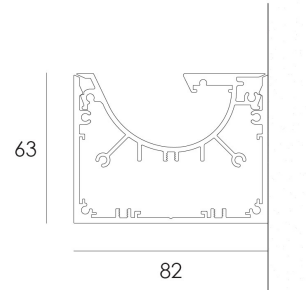

WYN SM EDGE

EDGE MOUNTED PROFILE

DARKON

THE EDGE OF LIGHT

DESIGN FEATURES

- Dot free homogeneous illumination
- Up to 95 exit lumens per system watt
- High colour tolerance - MacAdam 3
- Detailed shop drawings
- Supplied 100% pre-built
- 10 year extended warranty optional
- Miter joints available
- Approximate fitting weight of 4 Kg per/m.
- Multiple fixed output options
- 90+ colour rendering, 80+ available upon request
- Complies with AS/NZS 60598.2.1
- Australian made
- 5 year warranty
- Project specific labelling referencing type numbers
- Welded mitre joints eliminate light bleed

LUMEN PERFORMANCE

TRIDONIC FIXED WHITE / EXIT LUMENS

HE CRI90	200mA	1285 lm p/mtr	14 W p/mtr
HE CRI90	250mA	1592 lm p/mtr	17 W p/mtr
HE CRI90	300mA	1894 lm p/mtr	20 W p/mtr
HE CRI90	350mA	2179 lm p/mtr	23 W p/mtr
HE CRI90	400mA	2461 lm p/mtr	27 W p/mtr
HE CRI90	450mA	2737 lm p/mtr	30 W p/mtr
HE CRI90	500mA	3003 lm p/mtr	33 W p/mtr
HO CRI90	350mA	2698 lm p/mtr	30 W p/mtr
HO CRI90	400mA	3045 lm p/mtr	35 W p/mtr
HO CRI90	450mA	3380 lm p/mtr	39 W p/mtr
HO CRI90	500mA	3719 lm p/mtr	44 W p/mtr