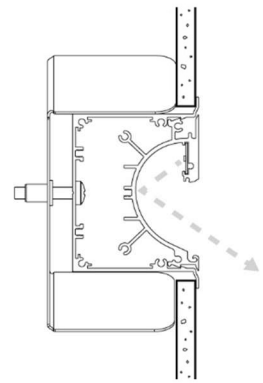

RECESSED ORIENTATIONS

REC (C)

PROJECT:
REV: 26/06/2023

TYPE NO:

QTY:

DARKON.COM.AU