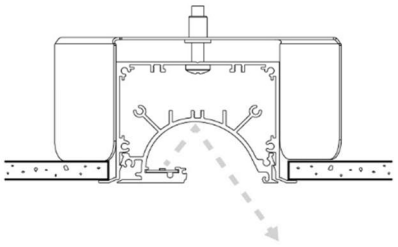

RECESSED ORIENTATIONS

REC (A)