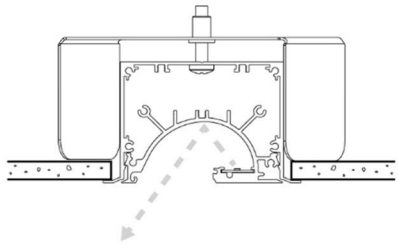

RECESSED ORIENTATIONS

REC (B)

PROJECT:
REV: 26/06/2023

TYPE NO:

QTY:

DARKON.COM.AU