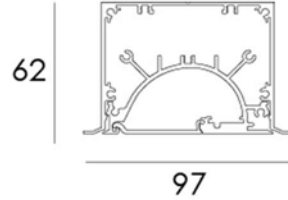

WYN IP44 REC

RECESSED PROFILE

DARKON

THE EDGE OF LIGHT

DESIGN FEATURES

- Dot free homogeneous illumination.
- Multiple fixed output options.
- Multiple snap fit lens options.
- Up to 87 exit lumens per system watt.
- 80+ or 90+ colour rendering.
- High colour tolerance - MacAdam 3.
- Complies with AS/NZS 60598.2.1