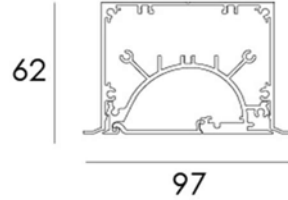

WYN IP22 REC

RECESSED PROFILE

DARKON

THE EDGE OF LIGHT

DESIGN FEATURES

- Dot free homogeneous illumination.
- Multiple fixed output options.
- Multiple snap fit lens options.
- Up to 87 exit lumens per system watt.
- 80+ or 90+ colour rendering.
- High colour tolerance - MacAdam 3.
- Complies with AS/NZS 60598.2.1