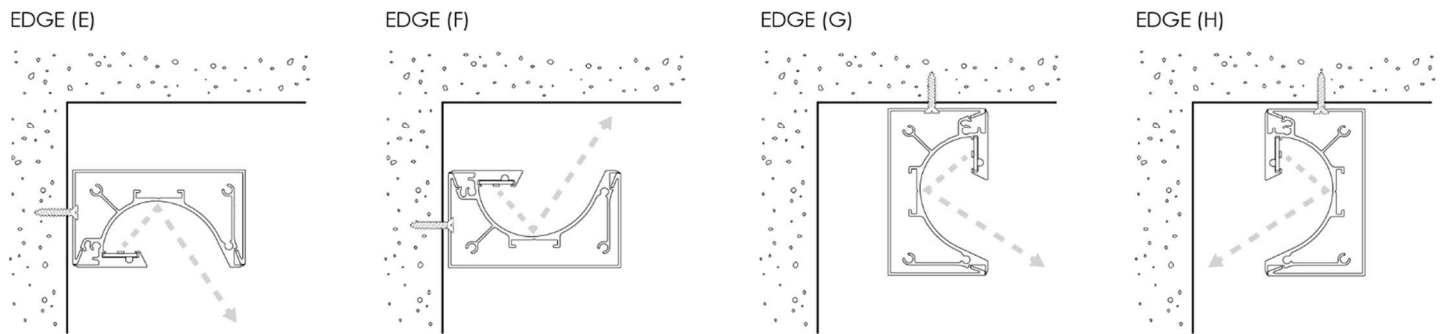

DARKON.COM.AU

SURFACE MOUNT ORIENTATIONS

EDGE MOUNT ORIENTATIONS

PROJECT:
REV: 23/04/2021

TYPE NO:

QTY:

DARKON.COM.AU