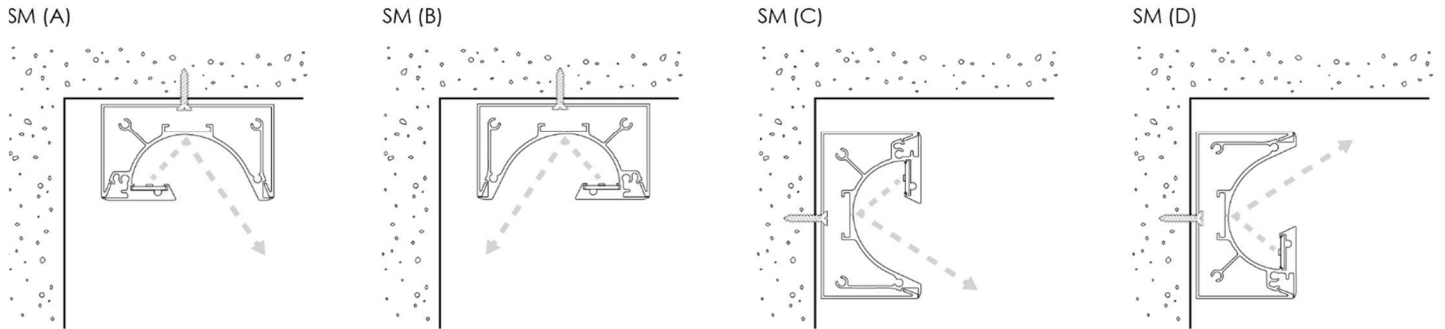

DARKON.COM.AU

SURFACE MOUNT ORIENTATIONS

EDGE MOUNT ORIENTATIONS

PROJECT:
REV: 23/04/2021

TYPE NO:

QTY:

DARKON.COM.AU