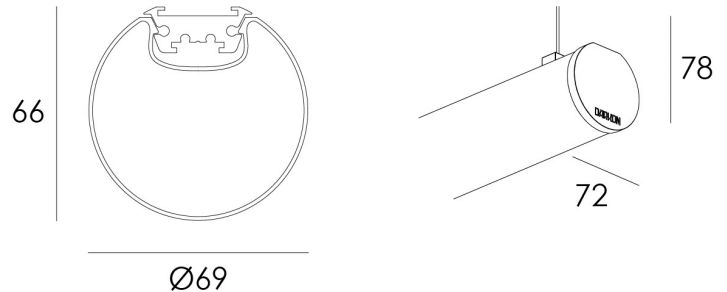

# TUBE SUS

SUSPENDED PROFILE

## DESIGN FEATURES

- Dot free homogeneous illumination
- Up to 127 exit lumens per system watt
- High colour tolerance - MacAdam 3
- Detailed shop drawings
- Supplied 100% pre-built
- 10 year extended warranty optional
- Approximate fitting weight of 1.7 Kg per/m.
- Miter joins are not available
- Multiple fixed output options
- 90+ colour rendering, 80+ available upon request
- Complies with AS/NZS 60598.2.1
- Australian made
- 5 year warranty
- Project specific labelling referencing type numbers
- Only single body lengths available