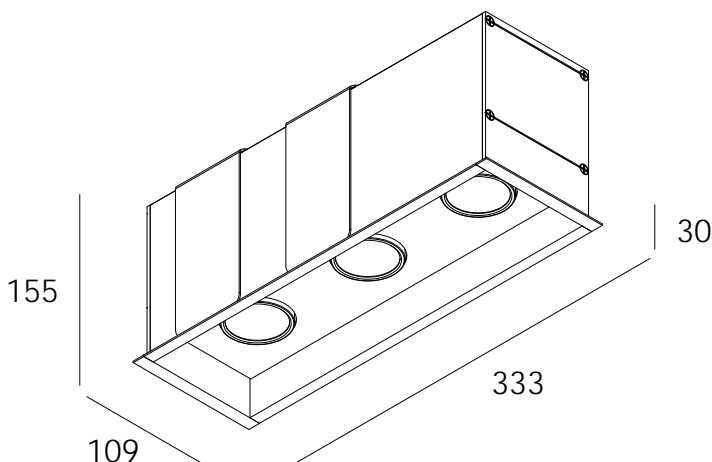

# DARKON

THE EDGE OF LIGHT

IP22 LED

Triple Down is a recessed luminaire with 30mm of recessed trim. The internal blind cover can be coloured to match its trim or in contrast as an architectural feature. Available in single, double, triple and quad configurations.

CUT OUT

322mm x 100mm