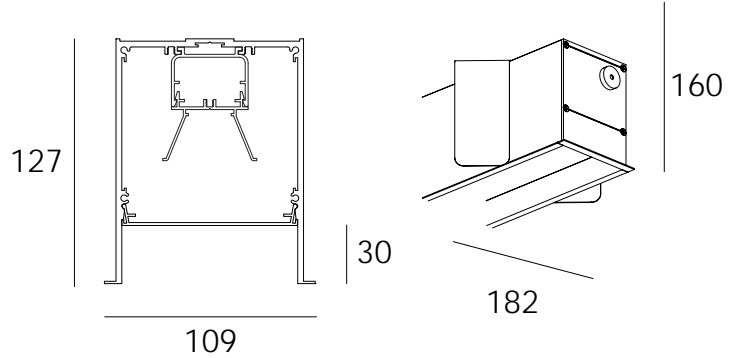

TRIM REC-LENS REC

RECESSED PROFILES

DARKON

THE EDGE OF LIGHT

DESIGN FEATURES

- Dot free homogeneous illumination
- Screwless end caps
- Multiple fixed output options
- Multiple snap fit lens options
- Zhaga compliant LED
- High exit lumens per watt
- 80+ or 90+ colour rendering
- High colour tolerance Macadam 3
- Complies with AS/NZS 60598.2.1
- L80 / F10 = 72,000 hours @ 450mA / 75°C TA