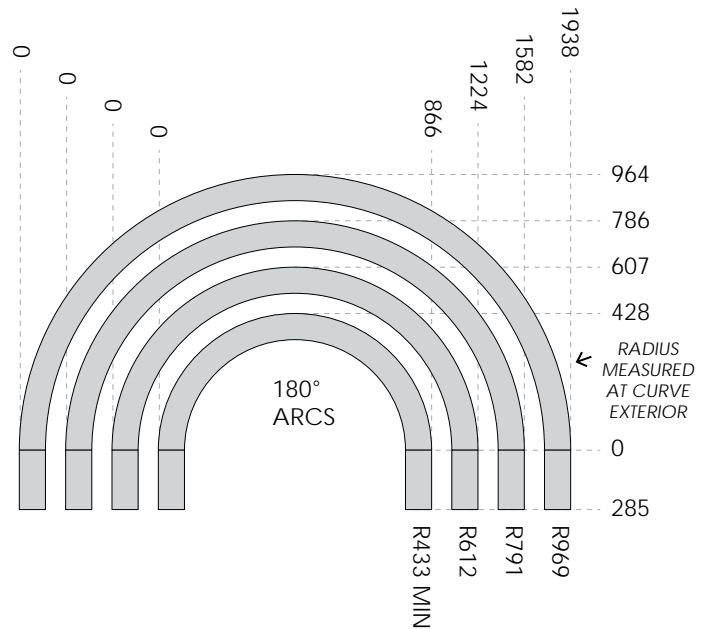

### TRIDONIC LLE24 FIXED WHITE G5 LED

|    |       |            |               |
|----|-------|------------|---------------|
| HE | 350mA | 16 W p/mtr | 1256 lm p/mtr |
| HE | 400mA | 18 W p/mtr | 1438 lm p/mtr |
| HE | 450mA | 21 W p/mtr | 1602 lm p/mtr |
| HE | 500mA | 23 W p/mtr | 1755 lm p/mtr |
| HO | 350mA | 30 W p/mtr | 2504 lm p/mtr |
| HO | 400mA | 35 W p/mtr | 2861 lm p/mtr |
| HO | 450mA | 39 W p/mtr | 3160 lm p/mtr |
| HO | 500mA | 43 W p/mtr | 3441 lm p/mtr |

## STANDARD RADII SIZES

NOTE: CUSTOM SIZES & ANGLES REQUIRE TOOLING FEE

## EXAMPLES OF OPEN SHAPES

## EXAMPLES OF CLOSED SHAPES