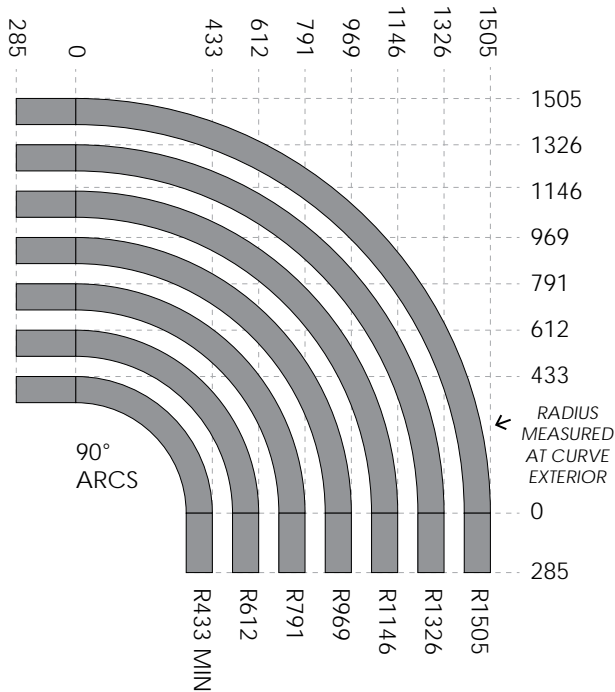

### TRIDONIC LLE24 FIXED WHITE G5 LED

|    |       |            |               |
|----|-------|------------|---------------|
| HE | 350mA | 16 W p/mtr | 1256 lm p/mtr |
| HE | 400mA | 18 W p/mtr | 1438 lm p/mtr |
| HE | 450mA | 21 W p/mtr | 1602 lm p/mtr |
| HE | 500mA | 23 W p/mtr | 1755 lm p/mtr |
| HO | 350mA | 30 W p/mtr | 2504 lm p/mtr |
| HO | 400mA | 35 W p/mtr | 2861 lm p/mtr |
| HO | 450mA | 39 W p/mtr | 3160 lm p/mtr |
| HO | 500mA | 43 W p/mtr | 3441 lm p/mtr |

## STANDARD RADII SIZES

NOTE: CUSTOM SIZES & ANGLES REQUIRE TOOLING FEE