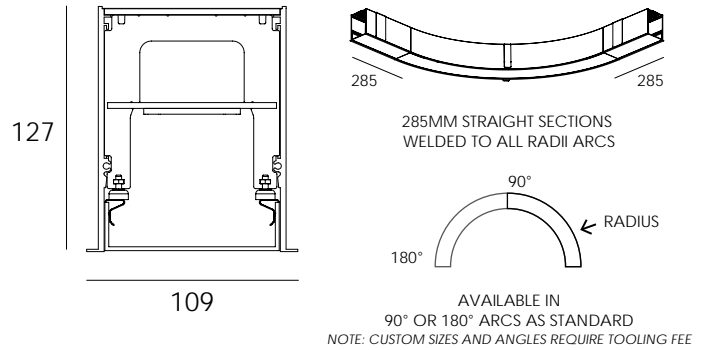

# DARKON

THE EDGE OF LIGHT

RADIUS IN HORIZONTAL PLANE ONLY (I.E. LENS IS DOWN)  
RADIUS NOT AVAILABLE IN VERTICAL PLANE