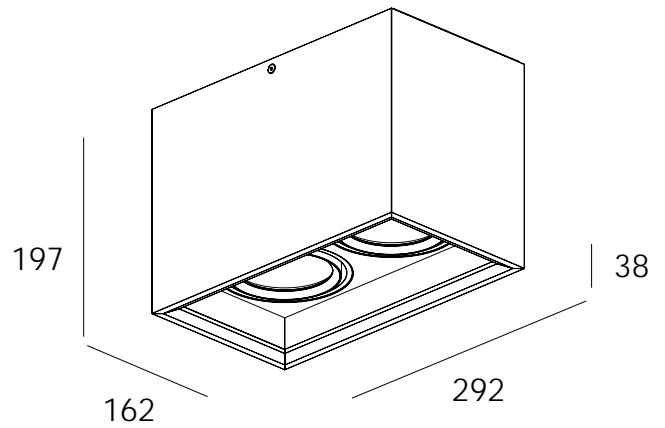

SWARM TWO SM IT

SURFACE MOUNTED LUMINAIRES

DARKON

THE EDGE OF LIGHT

DESIGN FEATURES

- Recessed lamp for low glare applications
- Integral driver ideal for ceilings with no cavity
- 30° gimbal inclination
- 360° gimbal rotation
- 99 lumens per watt (lamp flux)
- 80+ colour rendering
- Complies with AS/NZS 60598.2.1