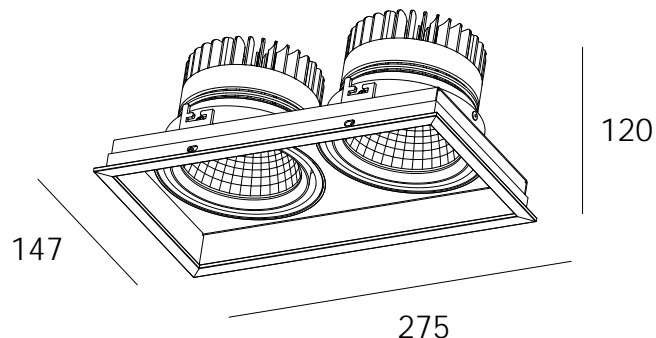

# DARKON

THE EDGE OF LIGHT

CUT OUT

268mm x 140mm

REMOTE DRIVER

## DESIGN FEATURES

- Recessed lamp for low glare applications
- 30° gimbal inclination
- 360° gimbal rotation
- 99 lumens per watt (lamp flux)
- 80+ colour rendering
- Complies with AS/NZS 60598.2.1