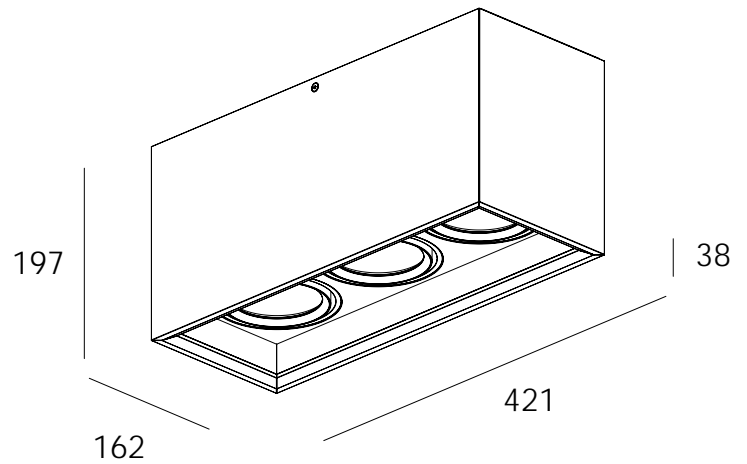

SWARM THREE SM IT

SURFACE MOUNTED LUMINAIRES

DARKON

THE EDGE OF LIGHT

DESIGN FEATURES

- Recessed lamp for low glare applications
- Integral driver ideal for ceilings with no cavity
- 30° gimbal inclination
- 360° gimbal rotation
- 99 lumens per watt (lamp flux)
- 80+ colour rendering
- Complies with AS/NZS 60598.2.1