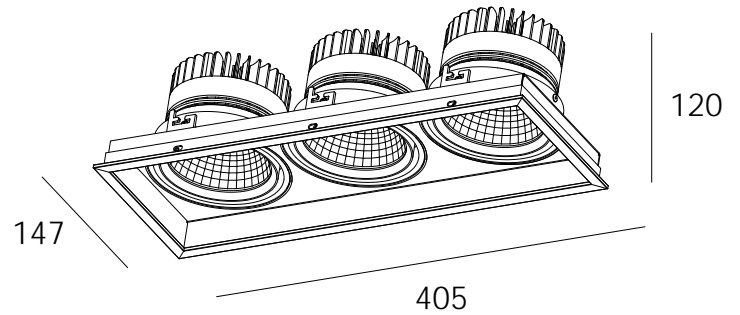

SWARM THREE REC

RECESSED LUMINAIRES

DARKON

THE EDGE OF LIGHT

CUT OUT

398mm x 140mm

REMOTE DRIVER

DESIGN FEATURES

- Recessed lamp for low glare applications
- 30° gimbal inclination
- 360° gimbal rotation
- 99 lumens per watt (lamp flux)
- 80+ colour rendering
- Complies with AS/NZS 60598.2.1

INSTALLATION FEATURES