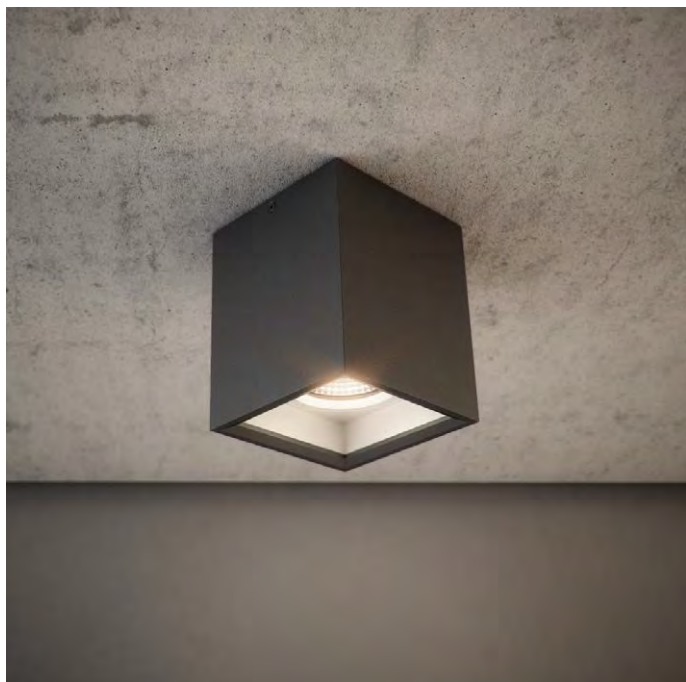

# SWARM ONE SM IT

RECESSED LUMINAIRES

## DESIGN FEATURES

- Recessed lamp for low glare applications
- Integral driver ideal for ceilings with no cavity
- 30° gimbal inclination
- 360° gimbal rotation
- 99 lumens per watt (lamp flux)
- 80+ colour rendering
- Complies with AS/NZS 60598.2.1