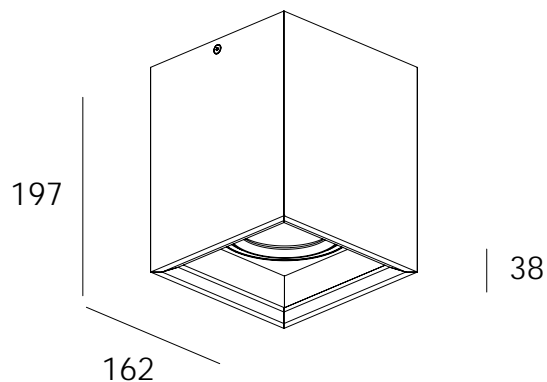

## DESIGN FEATURES

- Recessed lamp for low glare applications
- Integral driver ideal for ceilings with no cavity
- 30° gimbal inclination
- 360° gimbal rotation
- 99 lumens per watt (lamp flux)
- 80+ colour rendering
- Complies with AS/NZS 60598.2.1