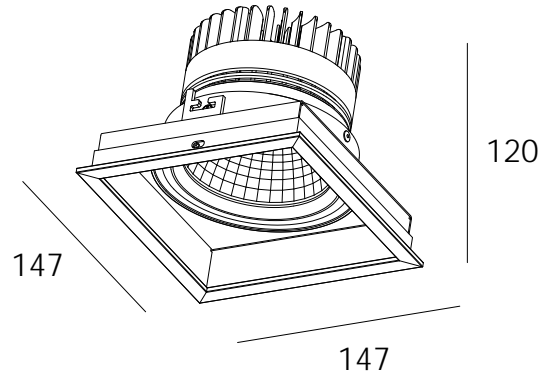

SWARM ONE REC

RECESSED LUMINAIRES

DARKON

THE EDGE OF LIGHT

CUT OUT

140mm x 140mm

REMOTE DRIVER

DESIGN FEATURES

- Recessed lamp for low glare applications
- 30° gimbal inclination
- 360° gimbal rotation
- 99 lumens per watt (lamp flux)
- 80+ colour rendering
- Complies with AS/NZS 60598.2.1

INSTALLATION FEATURES

OPTIC: 15° / 24° / 30°

DIMMING: Non Dim / DALI / DSI / Switch Dim

FLEX: Flex & plug / No flex & plug

PROJECT:

TYPE NO.:

QTY:

REVISON:30/09/21

DARKON.COM.AU