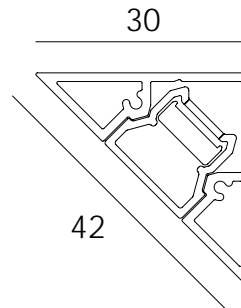

SUPER MINI WEDGE SM

SURFACE MOUNTED PROFILES

DARKON

THE EDGE OF LIGHT

DESIGN FEATURES

- Dot free homogeneous illumination
- Screwless end caps
- 54 exit lumens per system watt
- 90+ colour rendering
- High colour tolerance Macadam 3
- Complies with AS/NZS 60598.2.1
- L70 = 54,000 hours @ 25°C TA