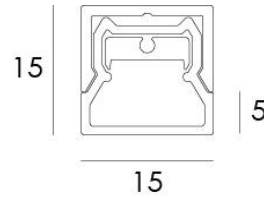

SUPER MINI GRAZER SM

SURFACE MOUNTED PROFILE

DARKON

THE EDGE OF LIGHT

DESIGN FEATURES

- Dot free homogeneous illumination.
- Up to 61 exit lumens per system watt.
- 90+ colour rendering.
- Complies with AS/NZS 60598.2.1