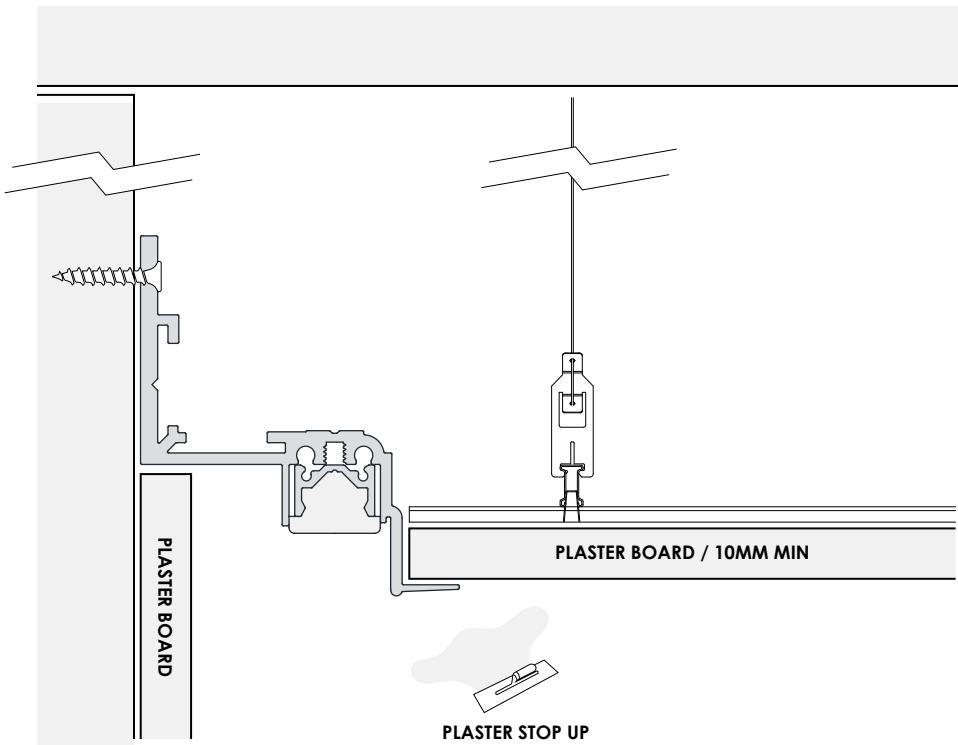

INSTALL / COMERCIAL

PROJECT:

TYPE NO.:

QTY:

REV: 23/06/25

DARKON.COM.AU