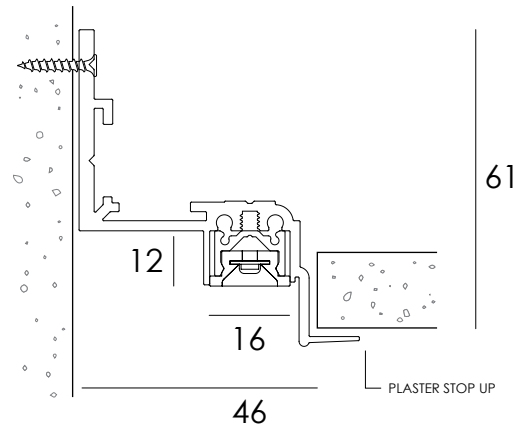

SUPER MINI EDGE NEON REC

RECESSED PROFILES

DARKON

THE EDGE OF LIGHT

SEE OVER PAGE FOR FURTHER INSTALL DETAILS

LENGTH AS PER ROOM SIZE, 46mm W

DESIGN FEATURES

- Dot free homogeneous illumination
- Up to 107 exit lumens per system watt
- 90+ colour rendering
- 50,000 hrs lifetime
- L70B50 > 50,000 hrs