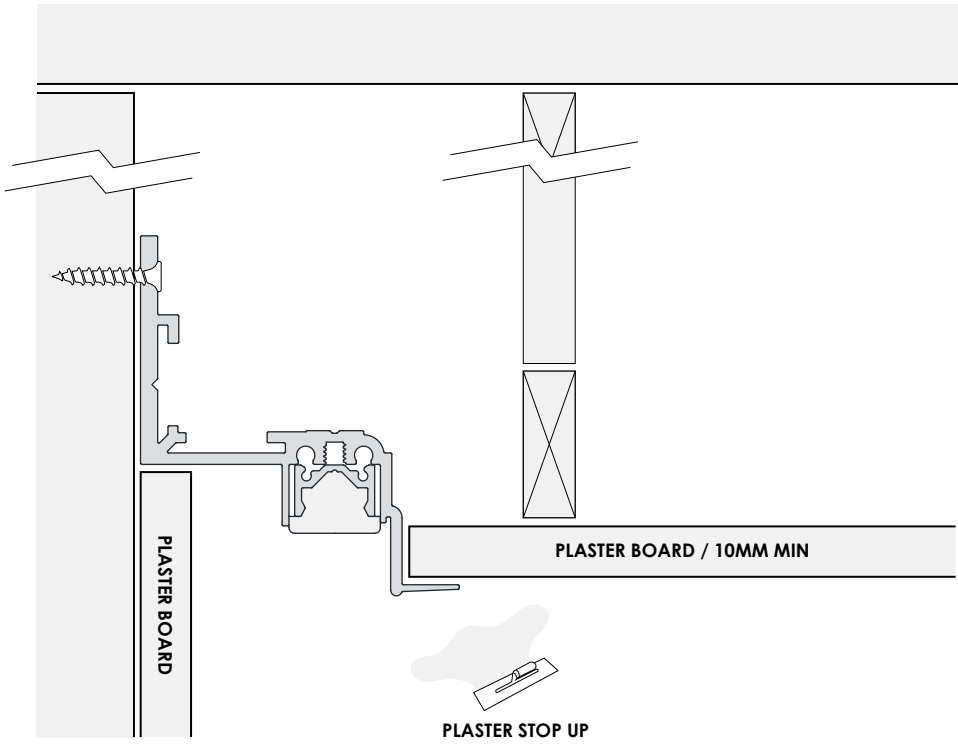

SUPER MINI EDGE NEON REC

RECESSED PROFILES

DARKON
THE EDGE OF LIGHT

INSTALL / RESIDENTIAL