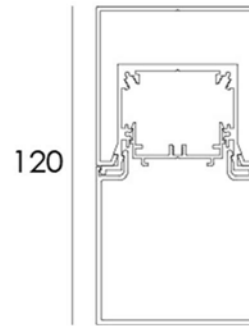

STRAIGHT T SM

SURFACE MOUNTED PROFILE

DARKON

THE EDGE OF LIGHT

DESIGN FEATURES

- Dot free homogeneous illumination.
- Screwless end caps.
- Multiple fixed output options.
- Zhaga compliant.
- Up to 136 exit lumens per system watt.
- 80+ or 90+ colour rendering.
- High colour tolerance - MacAdam 3.
- L80 / F10 = 72,000 hours @ 450mA / 75°C TA
- Complies with AS/NZS 60598.2.1

INSTALLATION FEATURES

- Detailed shop drawings.
- Australian made.
- Supplied 100% pre-built.
- Snap fit gear tray with integrated driver.
- 5 year warranty.
- 10 year extended warranty optional.
- Project specific labelling referencing type numbers.
- Approximate fitting weight of 3.1 Kg per/m.
- Only single body lengths available.
- Miter joins are not available.

LUMEN PERFORMANCE

TRIDONIC FIXED WHITE / EXIT LUMENS

HE	350mA	2041 lm p/mtr	16 W p/mtr
HE	400mA	2336 lm p/mtr	18 W p/mtr
HE	450mA	2602 lm p/mtr	21 W p/mtr
HE	500mA	2850 lm p/mtr	23 W p/mtr
HO	350mA	4068 lm p/mtr	30 W p/mtr
HO	400mA	4648 lm p/mtr	35 W p/mtr
HO	450mA	5134 lm p/mtr	39 W p/mtr
HO	500mA	5590 lm p/mtr	43 W p/mtr

Tested with white finish @ 4000K with opal v lens.

CONFIGURATOR

FINISH: Black / White / Silver

LENS: Opal V

LED: HE / HO / Tunable white (2700K-6500K)

CURRENT DOWN: 350 / 400 / 450 / 500mA

TEMP: 2700K / 3000K / 4000K

DIMMING: Non Dim / Dali Dim / Switch Dim / Dsi Dim

PROJECT:

REV: 27/01/2022

TYPE NO:

QTY:

DARKON.COM.AU