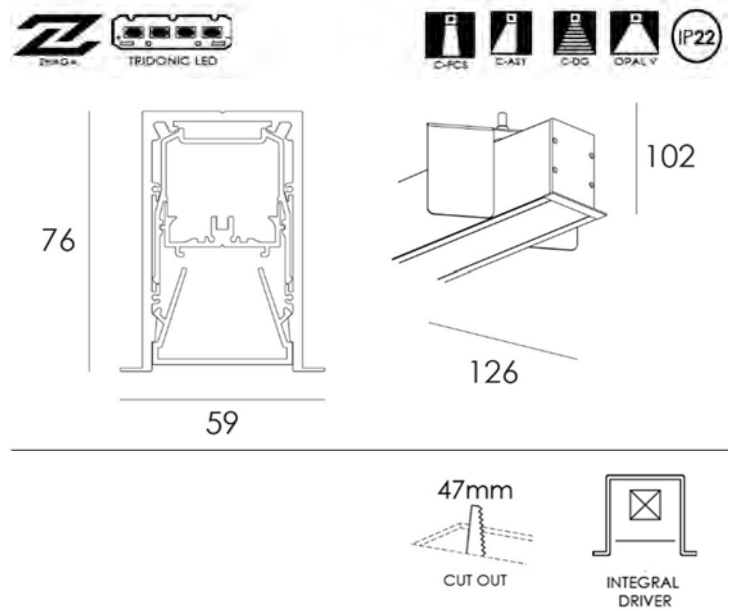

SLIM TRIM REC

RECESSED PROFILE

DARKON

THE EDGE OF LIGHT

DESIGN FEATURES

- Dot free homogeneous illumination.
- Screwless end caps.
- Multiple fixed output options.
- Multiple snap fit lens options.
- Zhaga compliant.
- Up to 105 exit lumens per system watt.
- 80+ or 90+ colour rendering.
- High colour tolerance - MacAdam 3.
- L80 / F10 = 72,000 hours @ 450mA / 75°C TA
- Complies with AS/NZS 60598.2.1