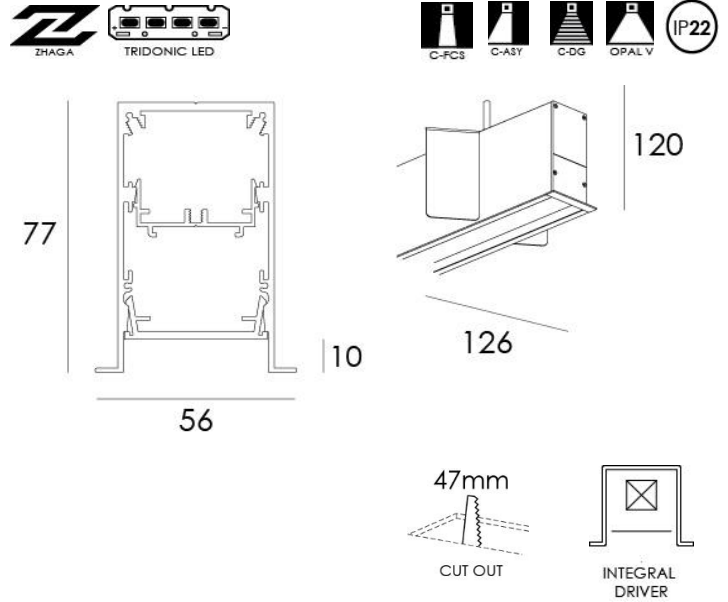

SLIM TRIM REC-LENS REC

RECESSED PROFILE

DARKON

THE EDGE OF LIGHT

DESIGN FEATURES

- Dot free homogeneous illumination.
- Screwless end caps.
- Multiple fixed output options.
- Multiple snap fit lens options.
- Zhaga compliant.
- Up to 85 exit lumens per system watt.
- 80+ or 90+ colour rendering.
- High colour tolerance - MacAdam 3.
- L80 / F10 = 72,000 hours @ 450mA / 75°C TA
- Complies with AS/NZS 60598.2.1