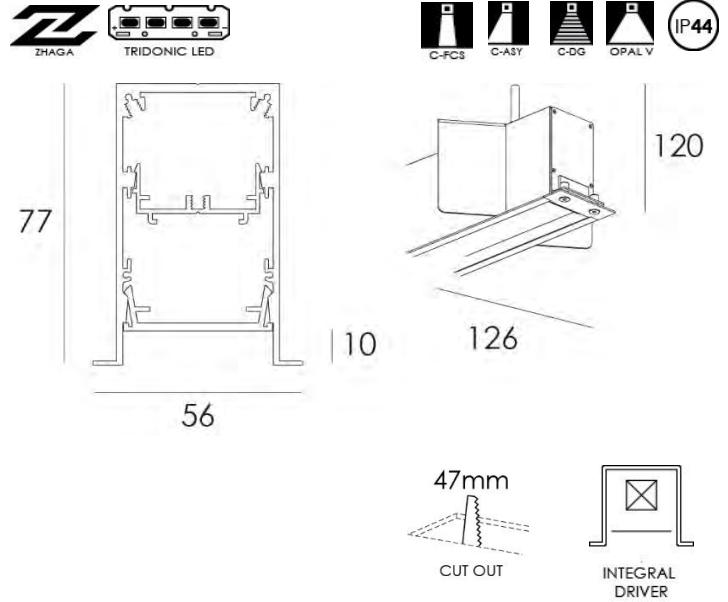

SLIM TRIM REC-LENS IP44 REC

RECESSED PROFILE

DARKON

THE EDGE OF LIGHT

DESIGN FEATURES

- Dot free homogeneous illumination.
- Screwless end caps.
- Multiple fixed output options.
- Multiple snap fit lens options.
- Zhaga compliant.
- Up to 85 exit lumens per system watt.
- 80+ or 90+ colour rendering.
- High colour tolerance - MacAdam 3.
- L80 / F10 = 72,000 hours @ 450mA / 75°C TA
- Complies with AS/NZS 60598.2.1

INSTALLATION FEATURES

- Detailed shop drawings.
- Australian made.
- Supplied 100% pre-built.
- Snap fit gear tray with integrated driver.
- 5 year warranty.
- 10 year extended warranty optional.
- Project specific labelling referencing type numbers.
- Fixed lengths only. No miter joints.