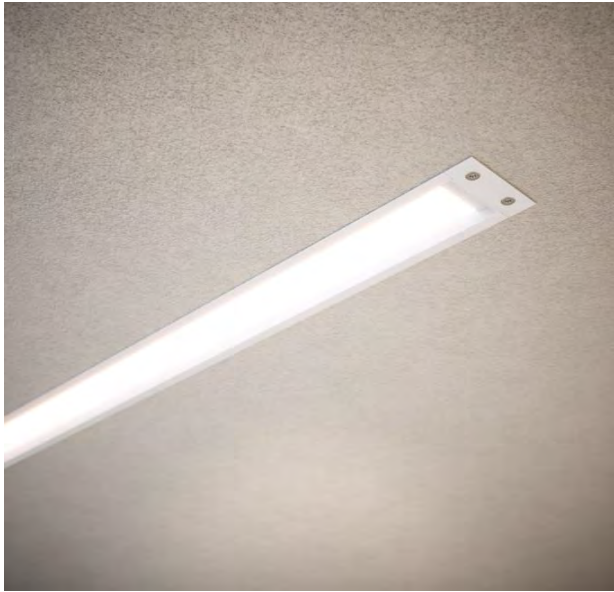

SLIM TRIM REC-LENS IP44 REC

RECESSED PROFILE

DARKON

THE EDGE OF LIGHT

DESIGN FEATURES

- Dot free homogeneous illumination.
- Screwless end caps.
- Multiple fixed output options.
- Multiple snap fit lens options.
- Zhaga compliant.
- Up to 85 exit lumens per system watt.
- 80+ or 90+ colour rendering.
- High colour tolerance - MacAdam 3.
- L80 / F10 = 72,000 hours @ 450mA / 75°C TA
- Complies with AS/NZS 60598.2.1

Tested with white finish @ 4000K with opal v lens.

CONFIGURATOR

FINISH: Black / White / Silver
 LENS: Opal V / Deglaring / Asymmetric / Narrow
 LED: HE / HO / Tunable white (2700K-6500K)
 CURRENT DOWN: 350 / 400 / 450 / 500mA
 TEMP: 2700K / 3000K / 4000K
 DIMMING: Non Dim / Dali Dim / Switch Dim / Dsi Dim