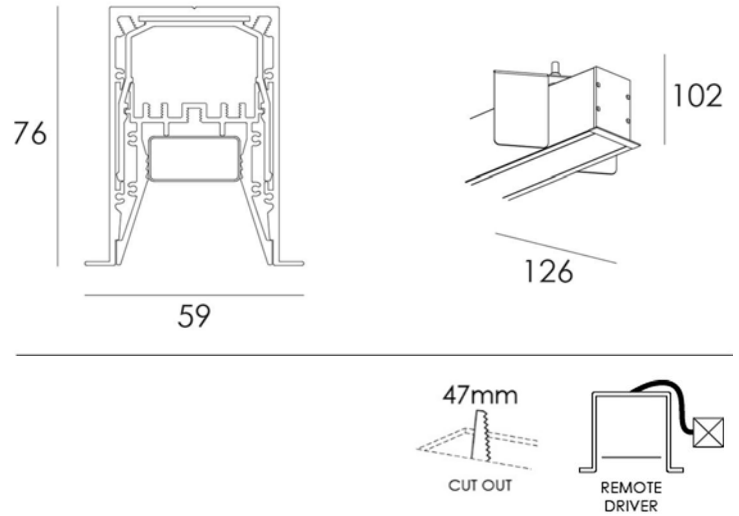

SLIM TRIM IP67 REC

RECESSED PROFILE

DARKON
THE EDGE OF LIGHT

DESIGN FEATURES

- Dot free homogeneous illumination
- Screwless end caps
- Multiple fixed output options
- 80+ colour rendering
- Complies with AS/NZS 60598.2.1
- Silicone based encapsulation
- High level of ingress protection
- L70 / B50 > 50,000 hours