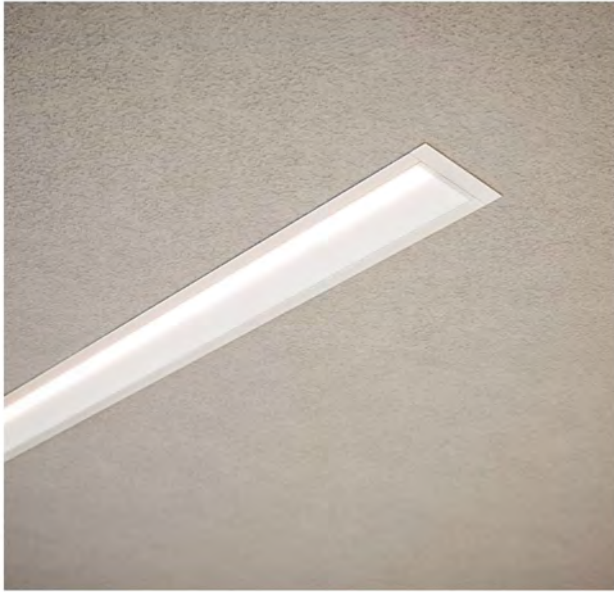

SLIM TRIM IP67 REC

RECESSED PROFILE

DARKON
THE EDGE OF LIGHT

DESIGN FEATURES

- Dot free homogeneous illumination
- Screwless end caps
- Multiple fixed output options
- 80+ colour rendering
- Complies with AS/NZS 60598.2.1
- Silicone based encapsulation
- High level of ingress protection
- L70 / B50 > 50,000 hours