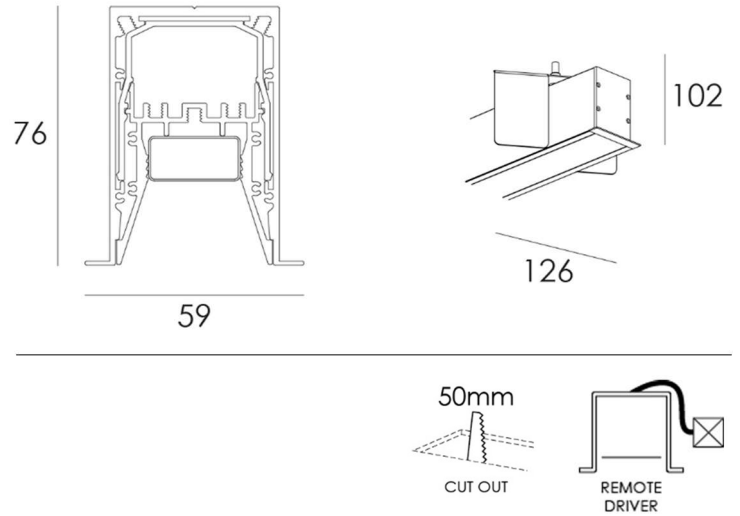

SLIM TRIM IP67 REC

RECESSED PROFILE

DESIGN FEATURES

- Dot free homogeneous illumination
- 80+ colour rendering
- Complies with AS/NZS 60598.2.1
- Silicone based encapsulation
- High level of ingress protection
- L70 / B50 > 50,000 hours