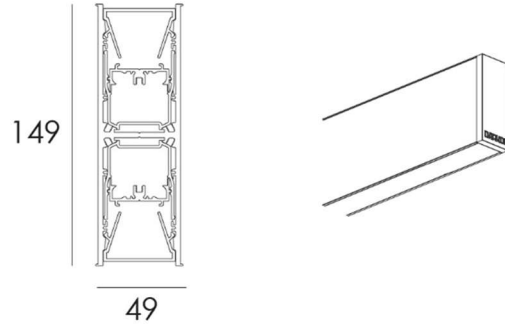

SLIM H WALL

WALL MOUNTED PROFILE

DARKON

THE EDGE OF LIGHT

DESIGN FEATURES

- Dot free homogeneous illumination
- Multiple fixed output options
- Multiple snap fit lens options
- Zhaga compliant
- Up to 100 exit lumens per system watt
- 90+ colour rendering, 80+ available upon request
- High colour tolerance - MacAdam 3
- L80 / F10 = 72,000 hours @ 450mA / 75°C TA
- Complies with AS/NZS 60598.2.1
- Lap join milling - No Light Bleed