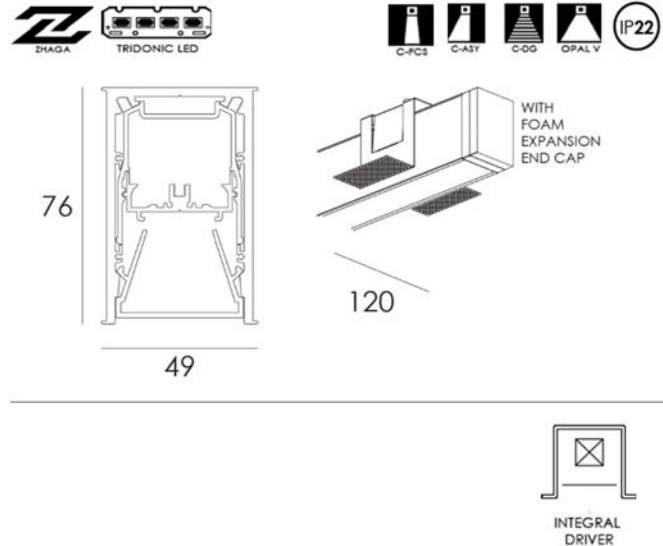

SLIM C TRIMLESS REC

RECESSED PROFILE

DARKON

THE EDGE OF LIGHT

DESIGN FEATURES

- Dot free homogeneous illumination.
- Screwless end caps.
- Multiple fixed output options.
- Multiple snap fit lens options.
- Zhaga compliant.
- Up to 105 exit lumens per system watt.
- 80+ or 90+ colour rendering.
- High colour tolerance - MacAdam 3.
- L80 / F10 = 72,000 hours @ 450mA / 75°C TA
- Complies with AS/NZS 60598.2.1

INSTALLATION FEATURES

- Detailed shop drawings.
- Australian made.
- Supplied 100% pre-built.
- Snap fit gear tray with integrated driver.
- Plug and play wire looms.
- Sprung loaded control joints
- 5 year warranty.
- 10 year extended warranty optional.
- Project specific labelling referencing type numbers.