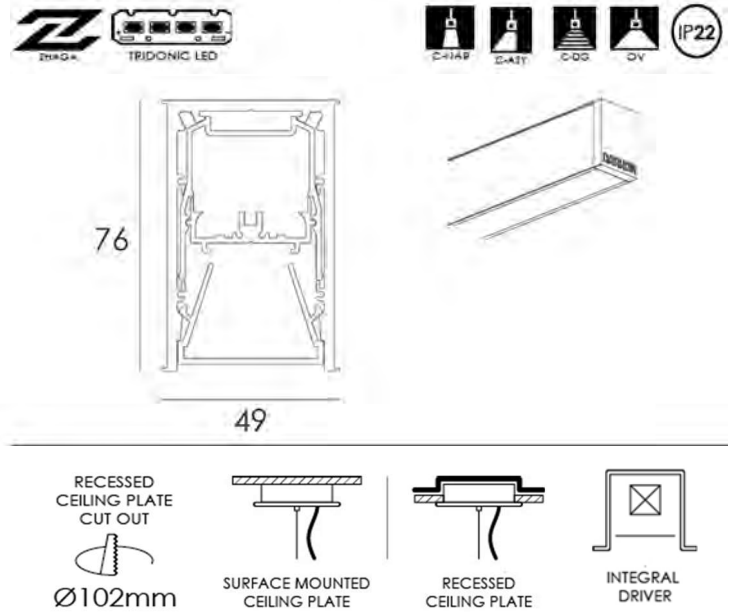

SLIM C SUS

SUSPENDED PROFILE

DARKON

THE EDGE OF LIGHT

DESIGN FEATURES

- Dot free homogeneous illumination.
- Screwless end caps.
- Multiple fixed output options.
- Multiple snap fit lens options.
- Zhaga compliant.
- Up to 105 exit lumens per system watt.
- 80+ or 90+ colour rendering.
- High colour tolerance - MacAdam 3.
- L80 / F10 = 72,000 hours @ 450mA / 75°C TA
- Complies with AS/NZS 60598.2.1

INSTALLATION FEATURES

- Detailed shop drawings.
- Australian made.
- Supplied 100% pre-built.
- Snap fit gear tray with integrated driver.
- Plug and play wire looms.
- Sprung loaded control joints
- 5 year warranty.
- 10 year extended warranty optional.
- Project specific labelling referencing type numbers.