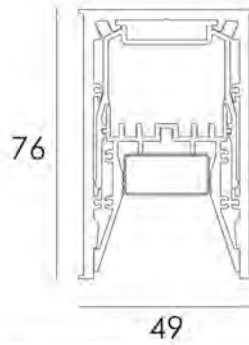

SLIM C IP67 SUS

SUSPENDED PROFILE

DARKON
THE EDGE OF LIGHT

DESIGN FEATURES

- Dot free homogeneous illumination
- Screwless end caps
- Multiple fixed output options
- 80+ colour rendering
- Complies with AS/NZS 60598.2.1
- Silicone based encapsulation
- High level of ingress protection
- L70 / B50 > 50,000 hours