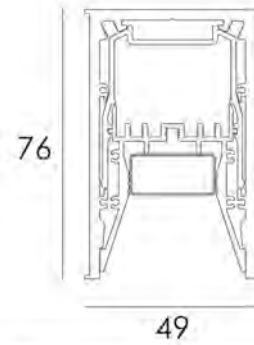

# SLIM C IP67 SM

SURFACE MOUNTED PROFILE

**DARKON**  
THE EDGE OF LIGHT