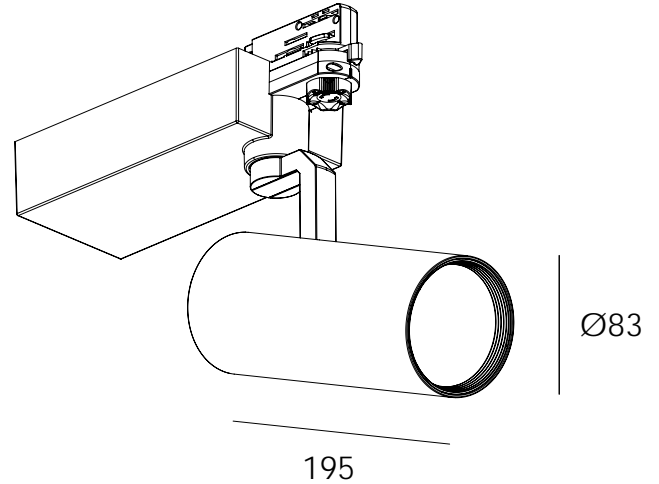

IP22 LED

SIEGE XXL is a track spot light with a pivoting head and 360° of lateral rotation. The LED with on board driver is available in three different beam spread options to suit your project requirements.