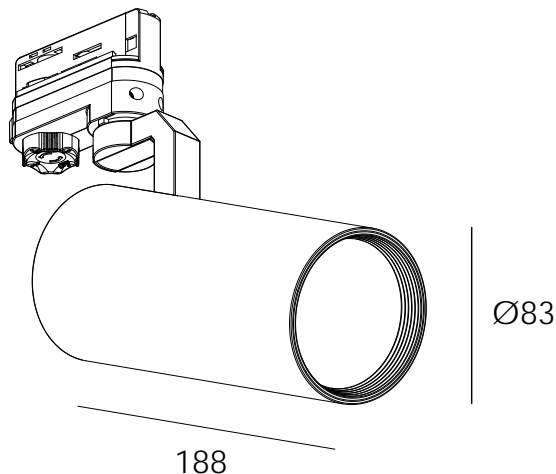

IP22 LED

SIEGE XL is a track spot light with a pivoting head and 360° of lateral rotation. The LED with on board driver is available in three different beam spread options to suit your project requirements.

SPECIFICATIONS

COLOUR

WHITE / BLACK

LAMP

LUMINUS LED ENGINE

OUTPUT

29.7W 700mA 2,155 lm

NOTE: SYSTEM WATTAGE / EXIT LUMENS AT 3000K, 40°

SIEGE XL / WHT / 29.7W / 3K / 40° / PHASE DIM

PROJECT:

LUMINAIRE REF:

QTY:

SPECIFIER DETAILS:

REVISION: 16/03/20

DARKON.COM.AU