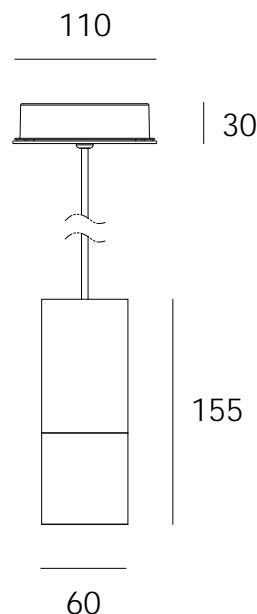

SIEGE SUS

SUSPENDED LUMINAIRES

DARKON

THE EDGE OF LIGHT

IP22 LED

SIEGE SUS is a suspended spot light with adjustable flex. The LED with on board driver is available in three different beam spread options to suit your project requirements.

RECESSED
CEILING PLATE
CUT OUT

Ø102mm

SPECIFICATIONS

COLOUR

WHITE / BLACK

LAMP

LUMINUS LED ENGINE

OUTPUT

12.7W 250mA 866lm

NOTE: SYSTEM WATTAGE / EXIT LUMENS AT 3000K, 15°

COLOUR TEMP

3000K / 4000K

OPTICS

15° / 24° / 36° / DIFFUSED

DIMMING

240V LEADING + TRAILING EDGE PHASE DIM INTEGRAL DRIVER

DALI DIM REMOTE DRIVER

MOUNTING OPTIONS

TRACK / REC / SR / SM / SUS

CODE NAME

NAME:

☐ SIEGE SUS

COLOUR:

☐ WHT ☐ BLK

CEILING PLATE:

☐ WHT SM ☐ BLK SM ☐ WHT REC ☐ BLK REC

WATTAGE:

☐ 12.7W

COLOUR TEMP:

☐ 3K ☐ 4K

OPTICS:

☐ 15° ☐ 24° ☐ 36° ☐ DIFF°

DIMMING:

☐ NON DIM ☐ PHASE DIM ☐ DALI DIM*

*DALI DIM REQUIRES REMOTE DRIVER

EXAMPLE CODE NAME

SIEGE SUS / WHT / WHT SM / 12.7W / 3K / 24° / PHASE DIM

PROJECT:

LUMINAIRE REF:

QTY:

SPECIFIER DETAILS:

REVISION: 16/03/20

DARKON.COM.AU