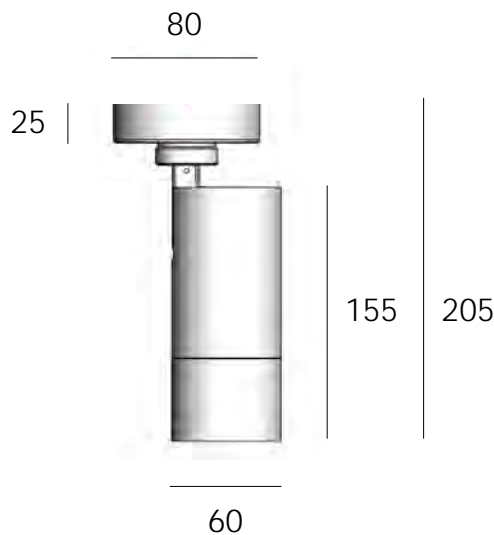

# DARKON

THE EDGE OF LIGHT

IP22 LED

SIEGE is a track spot light with a pivoting head and 360° of lateral rotation. The LED with on board driver is available in three different beam spread options to suit your project requirements.