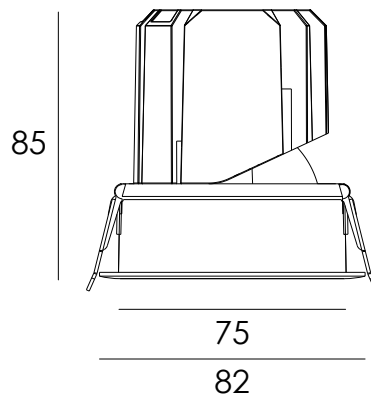

SENSE 75 ECO REC

RECESSED LUMINAIRES

NEKO DARKON
THINK DESIGN THE EDGE OF LIGHT

DESIGN FEATURES

- 1:1 height to spacing mounting ratio with 55° optic
- Recessed lamp for low glare applications
- 30° gimbal inclination
- 355° gimbal rotation
- Up to 73 exit lumens per system watt
- 90+ colour rendering
- Small colour tolerance MacAdam 3
- Complies with AS/NZS 60598.2.1
- L80 / B10 = 105,000 hours @ 350mA / 35°C TP
- Standard hole saw cut out
- Spring clip mounting
- Supplied 100% pre-built
- 5 year warranty
- Project specific labelling referencing type numbers
- Easy to follow install guide