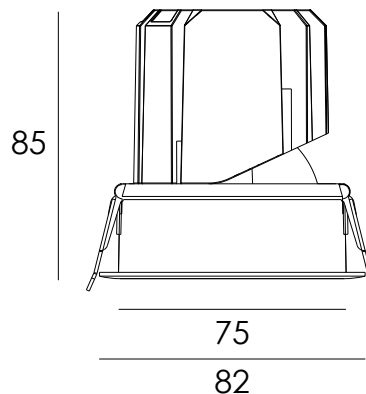

## DESIGN FEATURES

- 1:1 height to spacing mounting ratio with 55° optic
- Recessed lamp for low glare applications
- 30° gimbal inclination
- 355° gimbal rotation
- Up to 87 exit lumens per system watt
- 90+ colour rendering
- Small colour tolerance MacAdam 3
- Complies with AS/NZS 60598.2.1
- L80 / B10 = 105,000 hours @ 350mA / 35°C TP
- Standard hole saw cut out
- Spring clip mounting
- Supplied 100% pre-built
- 5 year warranty
- Project specific labelling referencing type numbers
- Easy to follow install guide