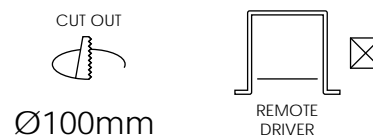

## DESIGN FEATURES

- Stepped adjustability for directional illumination
- Suitable as adjustable downlight or wall wash luminaire
- 5° / 10° / 20° / 30° pre-set gimbal extension inclinations
- 360° gimbal rotation
- 55 exit lumens per system watt
- 80+ colour rendering
- High colour tolerance Macadam 3
- Complies with AS/NZS 60598.2.1
- L80 / B10 = 55,000 hours @ 500mA / 65°C TP
- Patent number: 2018282251