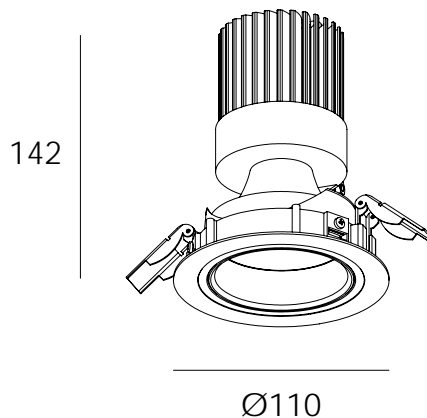

## DESIGN FEATURES

- Stepped adjustability for directional illumination
- Suitable as adjustable downlight or wall wash luminaire
- 5° / 10° / 20° / 30° pre-set gimbal extension inclinations
- 360° gimbal rotation
- 55 exit lumens per system watt
- 80+ colour rendering
- High colour tolerance Macadam 3
- Complies with AS/NZS 60598.2.1
- L80 / B10 = 55,000 hours @ 500mA / 65°C TP
- Patent number: 2018282251