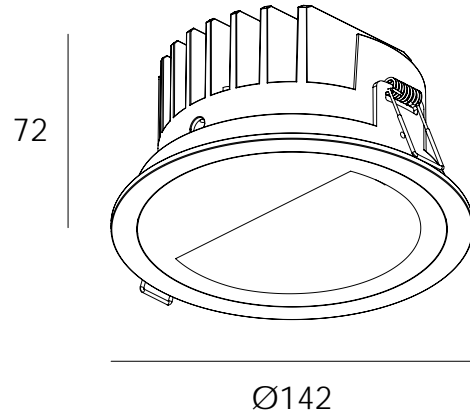

IP22 LED

QUIVER is a recessed luminaire with asymmetrical light distribution making it ideal for wall washing applications.

SPECIFICATIONS

CODE NAME

COLOUR  
WHITE TRIM WITH SILVER REFLECTOR  
LAMP  
OSRAM LED ENGINE  
OUTPUT  
19.3W / 700mA / 916 lm  
27.4W / 1050mA / 1,187 lm  
*NOTE: SYSTEM WATTAGE / EXIT LUMENS AT 4000K*  
COLOUR TEMP  
3000K / 4000K  
DIMMING  
DALI / DSI / SWITCH  
REQUIRED  
REMOTE DRIVER  
MOUNTING OPTIONS  
REC

NAME:  QUIVER  
COLOUR:  WHT  
WATTAGE:  19.3W  27.4W  
COLOUR TEMP:  3K  4K  
DIMMING:  NON DIM  DIM  
FLEX:  NO PLUG  FLEX & PLUG

EXAMPLE CODE NAME  
QUIVER / WHT / 19.3W / 3K / DIM / FLEX & PLUG

PROJECT: