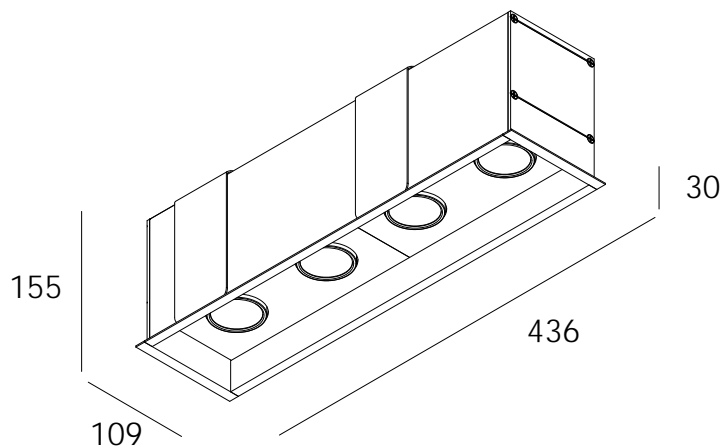

QUAD DOWN

RECESSED LUMINAIRES

DARKON

THE EDGE OF LIGHT

IP22 LED

Quad Down is a recessed luminaire with 30mm of recessed trim. The internal blind cover can be coloured to match its trim or in contrast as an architectural feature. Available in single, double, triple and quad configurations.

CUT OUT

425mm x 100mm

SPECIFICATIONS

TRIM COLOUR

WHITE / BLACK

INTERNAL COLOUR

WHITE / BLACK

LAMP