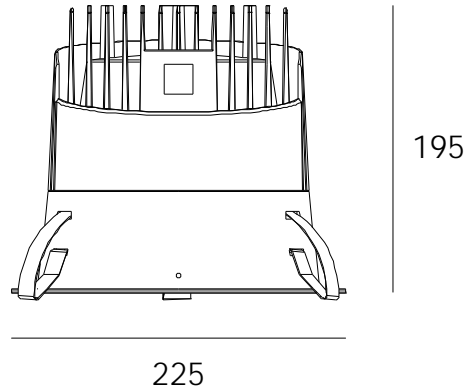

PRIDE 225

RECESSED LUMINAIRES

DARKON

THE EDGE OF LIGHT

IP22 LED

PRIDE is a recessed high powered downlight ideal for high ceilings. The 'darklight' reflector and the LED's deep recess inside the body create minimal glare. Choice of LED engine caters to varying project requirements.

SPECIFICATIONS

CODE NAME

COLOUR

ALUMINIUM REFLECTOR / WHITE TRIM

LAMP

LUMINUS LED ENGINE

OUTPUT

1x 51W 1400mA 4,639 lm

REMOTE DRIVER

MOUNTING OPTIONS

REC

NAME:

PRIDE 225

COLOUR:

WHT

WATTAGE: