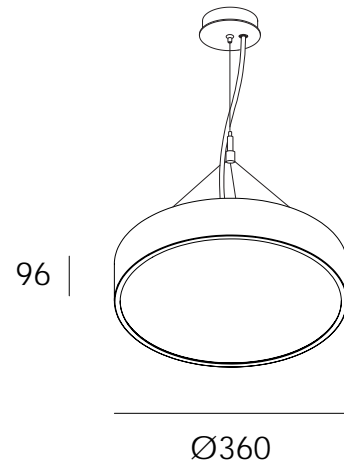

PORT C SUS

SUSPENDED LUMINAIRES

DARKON

THE EDGE OF LIGHT

DESIGN FEATURES

- Opal diffuser for low glare applications
- 120 exit lumens per system watt
- 80+ colour rendering
- High colour tolerance Macadam 3
- Complies with AS/NZS 60598.2.1
- L80 / F10 = 40,000 hours @ 700mA / 75°C TP

LUMEN PERFORMANCE

TRIDONIC CLE 315 G4 LED

500mA 17.5 W 2,103 lm
900mA 27.7 W 3,294 lm

SYSTEM WATTAGE / EXIT LUMENS @ 4000K

OPTIONS

FINISH: White / Black
CEILING PLATE FINISH: White / Black
CEILING PLATE TYPE: Surface mounted / Recessed
SUSPENSION TYPE: 2m wire / 4m wire
CURRENT: 500mA / 900mA
COLOUR TEMP: 3000K / 4000K
DIMMING: Non Dim / DALI / Switch Dim