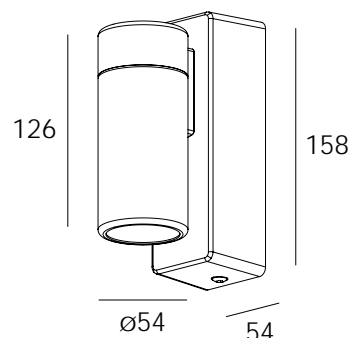

## DESIGN FEATURES

- High level ingress protection
- High efficiency COB LED
- Low glare honeycomb louvre
- Fixed single direction head
- Integral mounted driver