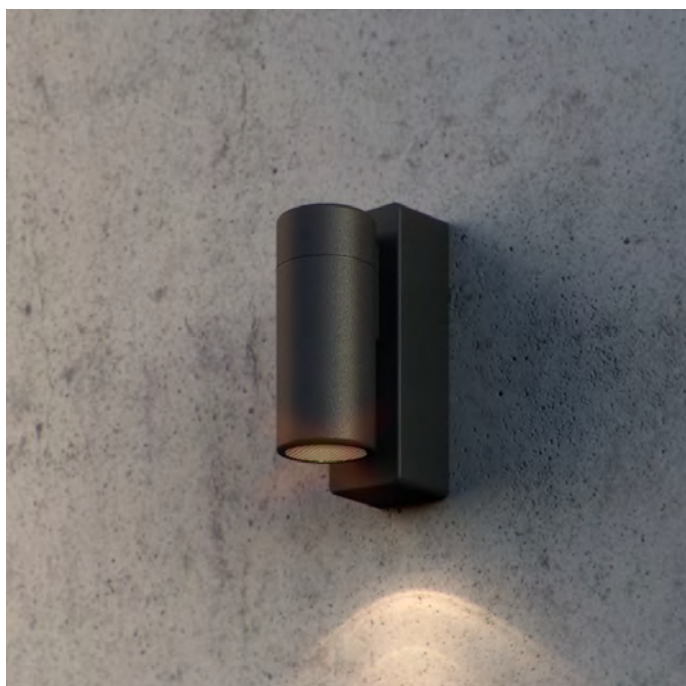

# PENNY FIX SINGLE IT WALL LIGHT

**DARKON X**  
THE EDGE OF LIGHT

## DESIGN FEATURES

- High level ingress protection
- High efficiency COB LED
- Low glare honeycomb louvre
- Fixed single direction head
- Integral mounted driver

### COLOUR

BLACK