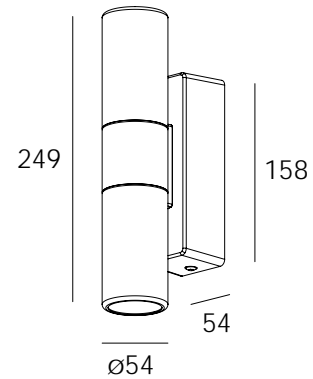

PENNY FIX DOUBLE IT WALL LIGHT

DARKON X
THE EDGE OF LIGHT

DESIGN FEATURES

- High level ingress protection
- High efficiency COB LED
- Low glare honeycomb louvre
- Fixed dual direction head
- Integral mounted driver