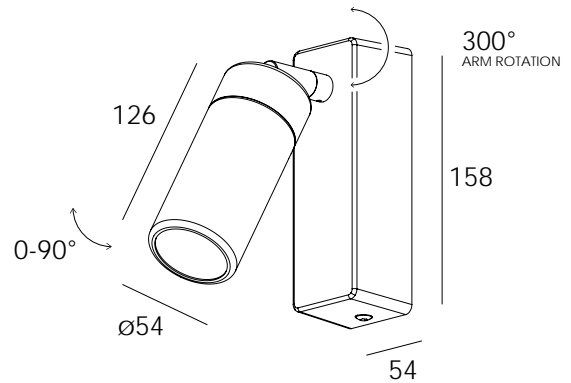

PENNY ADJ SINGLE IT WALL LIGHT

DARKON X
THE EDGE OF LIGHT

DESIGN FEATURES

- High level ingress protection
- High efficiency COB LED
- Low glare honeycomb louvre
- Adjustable head
- Integral mounted driver