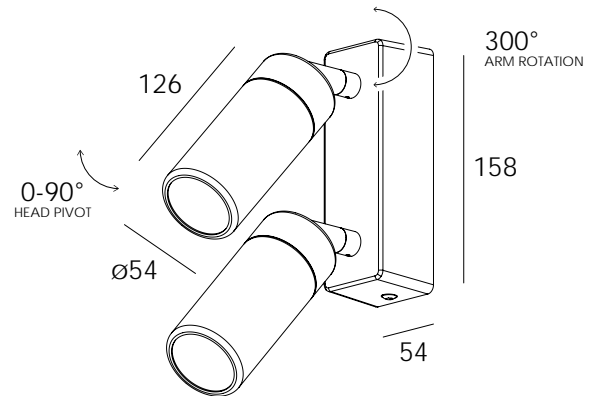

PENNY ADJ DOUBLE IT WALL LIGHT

DARKON X
THE EDGE OF LIGHT

DESIGN FEATURES

- High level ingress protection
- High efficiency COB LED
- Low glare honeycomb louvre
- Adjustable head
- Integral mounted driver