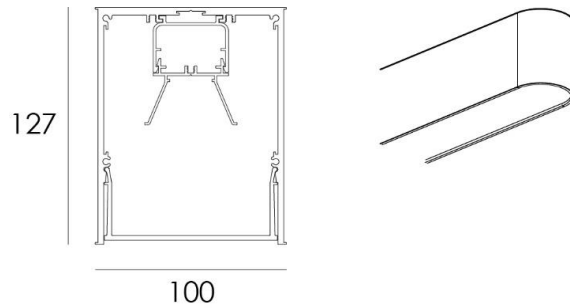

MRS T SOFT SUS

SUSPENDED PROFILE

DARKON

THE EDGE OF LIGHT

DESIGN FEATURES

- Dot free homogeneous illumination.
- Screwless end caps.
- Multiple fixed output options.
- Multiple snap fit lens options.
- Zhaga compliant.
- Up to 83 exit lumens per system watt.
- 80+ or 90+ colour rendering.
- High colour tolerance - MacAdam 3.
- L80 / F10 = 72,000 hours @ 450mA / 75°C TA
- Complies with AS/NZS 60598.2.1