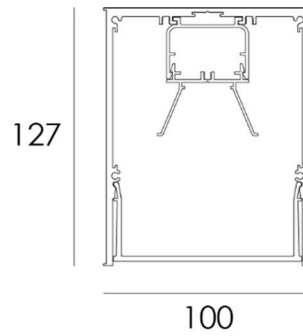

MRS T SOFT SUS

SUSPENDED PROFILE

DARKON

THE EDGE OF LIGHT

DESIGN FEATURES

- Dot free homogeneous illumination
- Multiple fixed output options
- Zhaga compliant
- Up to 80 exit lumens per system watt
- 90+ colour rendering, 80+ available upon request
- High colour tolerance - MacAdam 3
- L80 / F10 = 72,000 hours @ 450mA / 75°C TA
- Complies with AS/NZS 60598.2.1

INSTALLATION FEATURES

- Detailed shop drawings
- Australian made
- Supplied 100% pre-built
- Snap fit gear tray with integrated driver
- Plug and play wire looms
- 5 year warranty
- 10 year extended warranty optional
- Project specific labelling referencing type numbers
- Miter joints available
- Welded mitre joints eliminate light bleed
- Approximate fitting weight of 5.1 Kg per/m.