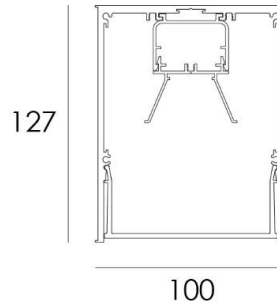

MRS T SOFT SM

SURFACE MOUNTED PROFILE

DARKON

THE EDGE OF LIGHT

DESIGN FEATURES

- Dot free homogeneous illumination.
- Screwless end caps.
- Multiple fixed output options.
- Multiple snap fit lens options.
- Zhaga compliant.
- Up to 83 exit lumens per system watt.
- 80+ or 90+ colour rendering.
- High colour tolerance - MacAdam 3.
- L80 / F10 = 72,000 hours @ 450mA / 75°C TA
- Complies with AS/NZS 60598.2.1