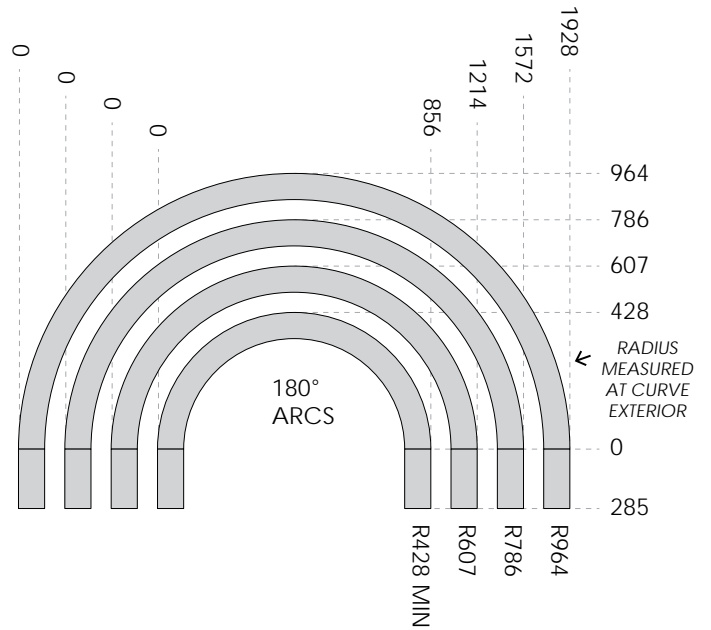

MRS.T RADII SM

SURFACE MOUNTED PROFILES

DARKON

THE EDGE OF LIGHT

RADIUS IN HORIZONTAL PLANE ONLY (I.E. LENS IS DOWN)
RADIUS NOT AVAILABLE IN VERTICAL PLANE

DESIGN FEATURES

- Custom radius available
- Dot free homogeneous illumination
- Screwless end caps
- Multiple fixed output options
- Zhaga compliant LED
- Up to 83 exit lumens per system watt
- 80+ or 90+ colour rendering
- High colour tolerance Macadam 3
- Complies with AS/NZS 60598.2.1
- L80 / F10 = 72,000 hours @ 450mA / 75°C TA

LUMEN PERFORMANCE

TRIDONIC LLE24 FIXED WHITE G5 LED

HE	350mA	16 W p/mtr	1256 lm p/mtr
HE	400mA	18 W p/mtr	1438 lm p/mtr
HE	450mA	21 W p/mtr	1602 lm p/mtr
HE	500mA	23 W p/mtr	1755 lm p/mtr
HO	350mA	30 W p/mtr	2504 lm p/mtr
HO	400mA	35 W p/mtr	2861 lm p/mtr
HO	450mA	39 W p/mtr	3160 lm p/mtr
HO	500mA	43 W p/mtr	3441 lm p/mtr

NOTES: R428MM REQUIRES REMOTE DRIVER
2700K AVAILABLE FOR SIZES R786 AND ABOVE

PROJECT:

TYPE NO.:

QTY:

REV: 18/05/21

DARKON.COM.AU

STANDARD RADII SIZES

NOTE: CUSTOM SIZES & ANGLES REQUIRE TOOLING FEE

EXAMPLES OF OPEN SHAPES

EXAMPLES OF CLOSED SHAPES