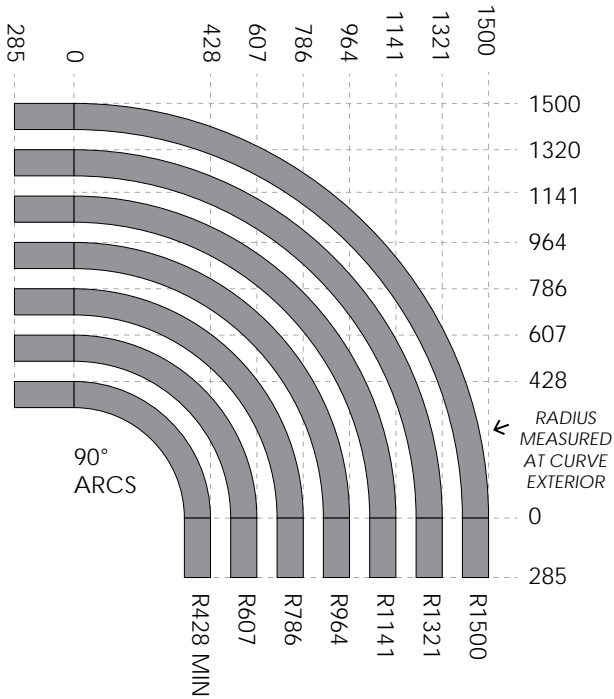

LUMEN PERFORMANCE

TRIDONIC LLE24 FIXED WHITE G5 LED

HE	350mA	16 W p/mtr	1256 lm p/mtr
HE	400mA	18 W p/mtr	1438 lm p/mtr
HE	450mA	21 W p/mtr	1602 lm p/mtr
HE	500mA	23 W p/mtr	1755 lm p/mtr
HO	350mA	30 W p/mtr	2504 lm p/mtr
HO	400mA	35 W p/mtr	2861 lm p/mtr
HO	450mA	39 W p/mtr	3160 lm p/mtr
HO	500mA	43 W p/mtr	3441 lm p/mtr

NOTES: R428MM REQUIRES REMOTE DRIVER
2700K AVAILABLE FOR SIZES R786 AND ABOVE

PROJECT:

TYPE NO.:

QTY:

REV: 18/05/21

DARKON.COM.AU

STANDARD RADII SIZES

NOTE: CUSTOM SIZES & ANGLES REQUIRE TOOLING FEE

EXAMPLES OF OPEN SHAPES

EXAMPLES OF CLOSED SHAPES