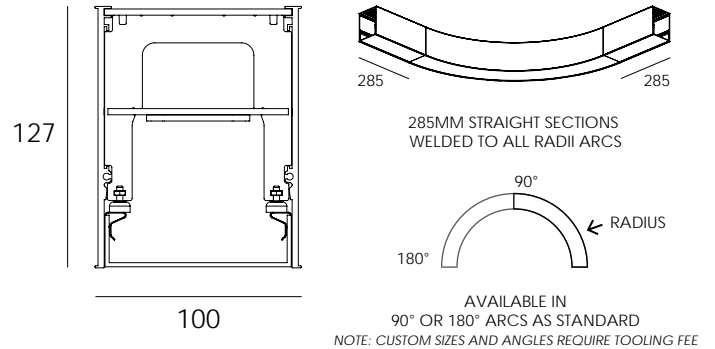

MRS.T RADII SM

SURFACE MOUNTED PROFILES

DARKON

THE EDGE OF LIGHT

RADIUS IN HORIZONTAL PLANE ONLY (I.E. LENS IS DOWN)
RADIUS NOT AVAILABLE IN VERTICAL PLANE

DESIGN FEATURES

- Custom radius available
- Dot free homogeneous illumination
- Screwless end caps
- Multiple fixed output options
- Zhaga compliant LED
- Up to 83 exit lumens per system watt
- 80+ or 90+ colour rendering
- High colour tolerance Macadam 3
- Complies with AS/NZS 60598.2.1
- L80 / F10 = 72,000 hours @ 450mA / 75°C TA