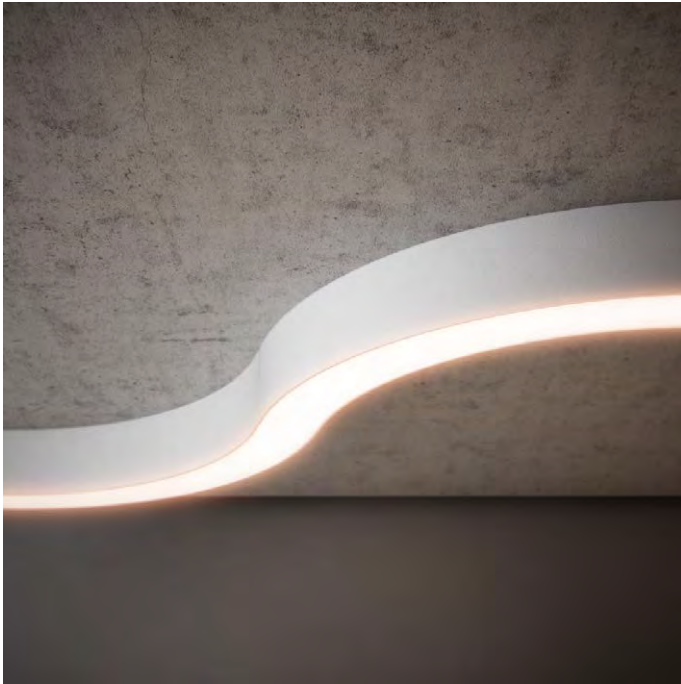

MRS.T RADII SM

SURFACE MOUNTED PROFILES

DARKON

THE EDGE OF LIGHT

RADIUS IN HORIZONTAL PLANE ONLY (I.E. LENS IS DOWN)
RADIUS NOT AVAILABLE IN VERTICAL PLANE

DESIGN FEATURES

- Custom radius available
- Dot free homogeneous illumination
- Screwless end caps
- Multiple fixed output options
- Zhaga compliant LED
- Up to 83 exit lumens per system watt
- 80+ or 90+ colour rendering
- High colour tolerance Macadam 3
- Complies with AS/NZS 60598.2.1
- L80 / F10 = 72,000 hours @ 450mA / 75°C TA