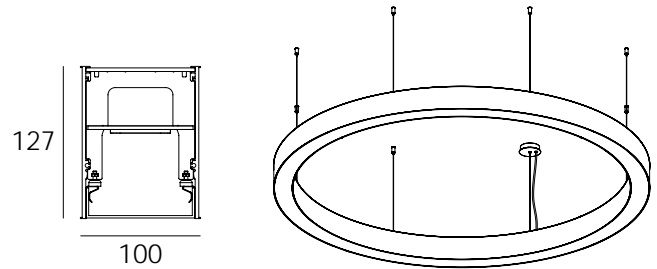

MRS.T RADII RING SUS

SUSPENDED PROFILES

DARKON

THE EDGE OF LIGHT

Ø856 / 1214 / 1572 / 1928

RINGS ARE FABRICATED FROM MULTIPLE PIECES & WELDED TOGETHER FOR A SEAMLESS FINISH.
CUSTOM SIZE REQUIRES TOOLING FEE.

DESIGN FEATURES

- Dot free homogeneous illumination
- Multiple fixed output options
- Zhaga compliant LED
- Up to 83 exit lumens per system watt
- 80+ or 90+ colour rendering
- High colour tolerance Macadam 3
- Complies with AS/NZS 60598.2.1
- L80 / F10 = 72,000 hours @ 450mA / 75°C TA