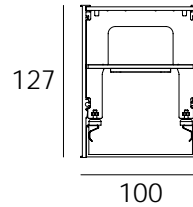

MRS.T RADII SM

SURFACE MOUNTED PROFILES

DARKON

THE EDGE OF LIGHT

Ø856 / 1214 / 1572 / 1928

RINGS ARE FABRICATED FROM MULTIPLE PIECES & WELDED TOGETHER FOR A SEAMLESS FINISH.
CUSTOM SIZE REQUIRES TOOLING FEE.