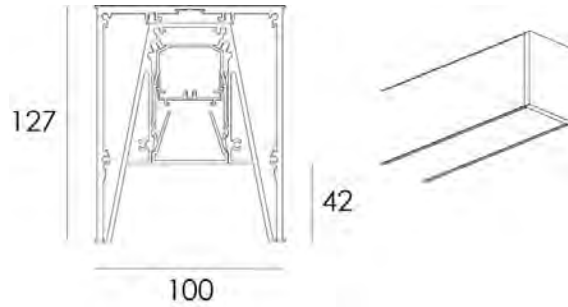

MRS MINI SKIRT SUS

SUSPENDED PROFILE

DARKON

THE EDGE OF LIGHT

DESIGN FEATURES

- Dot free homogeneous illumination.
- Screwless end caps.
- Multiple fixed output options.
- Multiple snap fit lens options.
- Zhaga compliant.
- Up to 82 exit lumens per system watt.
- 80+ or 90+ colour rendering.
- High colour tolerance - MacAdam 3.
- L80 / F10 = 72,000 hours @ 450mA / 75°C TA
- Complies with AS/NZS 60598.2.1